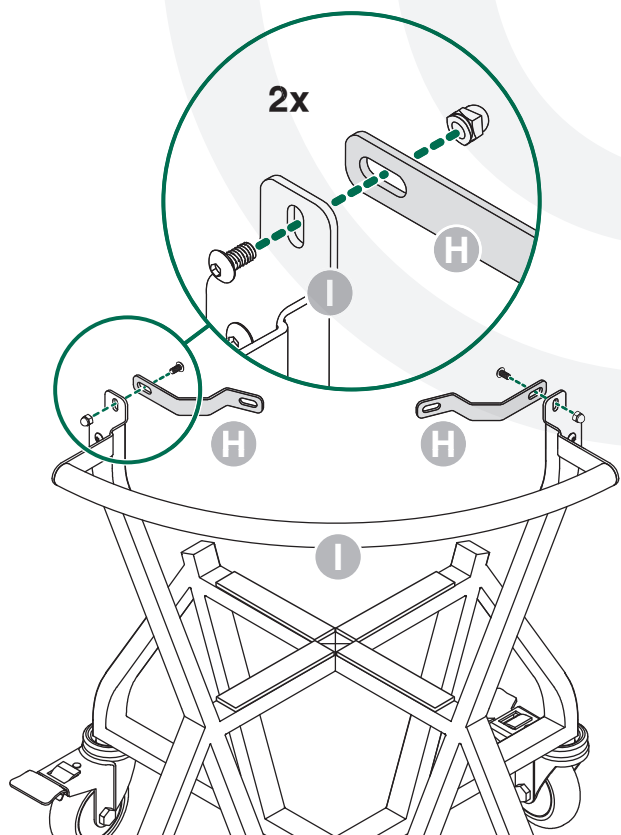

© COPYRIGHT BIG GREEN EGG INC.

8