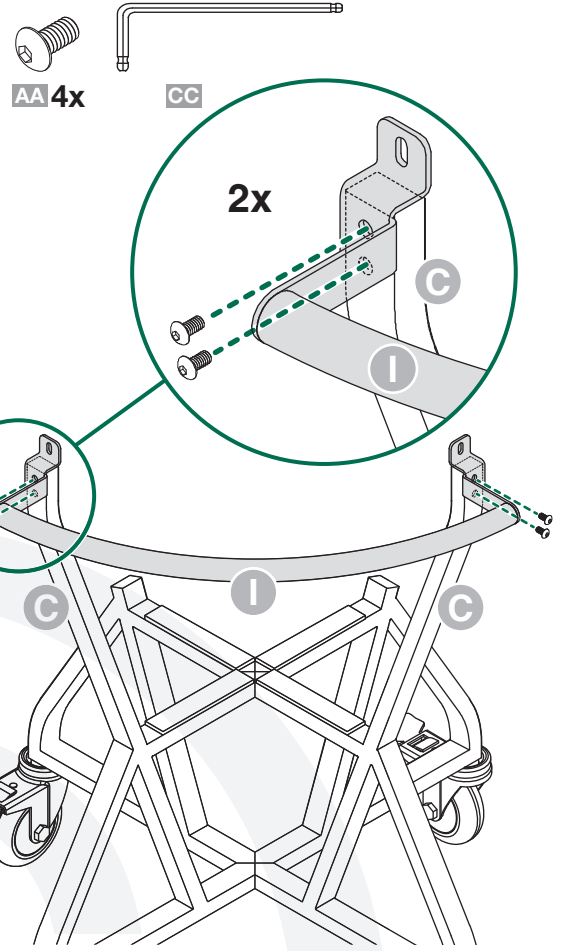

© COPYRIGHT BIG GREEN EGG INC.

7