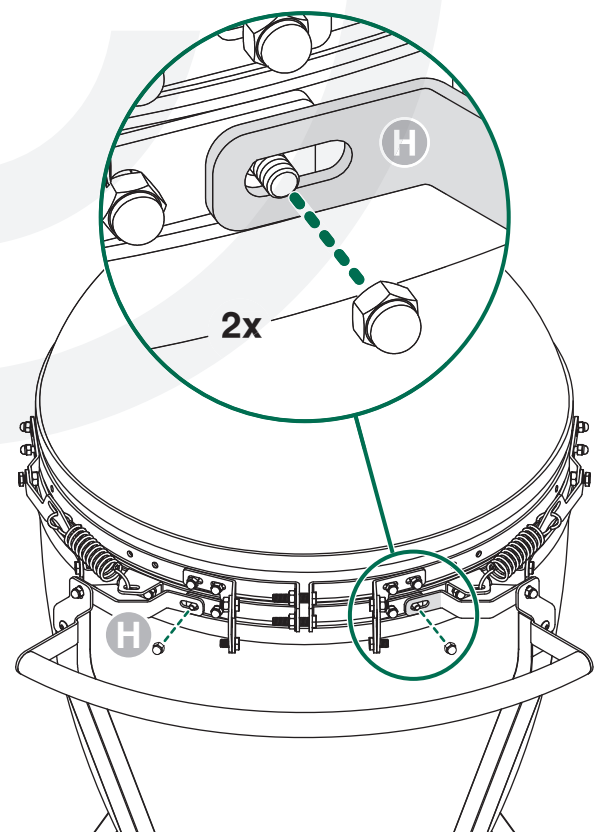

© COPYRIGHT BIG GREEN EGG INC.